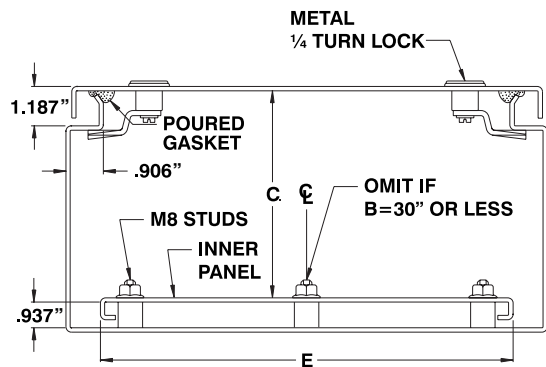

NEMA 4-12 ENCLOSURES

5412 ESQT

WATER, OIL, DUST TIGHT QUARTER TURN COVER ENCLOSURES

The 5412 ESQT water, oil & dust tight enclosures are used indoors or outdoors in areas where the enclosures may be subject to hosing or water coming from any direction, or for protection against dust, dirt or oil splashing. The 5412 ESQT are made of high quality 14 GA or 16 GA steel, with continuously welded corner seams. The opening has a curled lip around all sides to increase rigidity and prevent dripping

water from entering the enclosure when the cover has been removed. A high quality, robotically poured-in-place, seamless gasket ensures a complete and durable water tight seal. Quarter turn locking mechanisms on all sides ensure positive closing. Internal mounting holes are provided. **Each enclosure comes complete with a 12 GA galvanized inner panel**, which is double bent* for maximum rigidity

and mounts on M8 welded studs. Enclosures are finished with heat fused powder paint, electrostatically applied on a pretreated base. Box is ANSI/ASA 61 smooth gray.

**CSA Certified / UL Listed
NEMA/EEMAC 4-12 / IP66**

Refer to p.734 to validate choice of substrate for the application